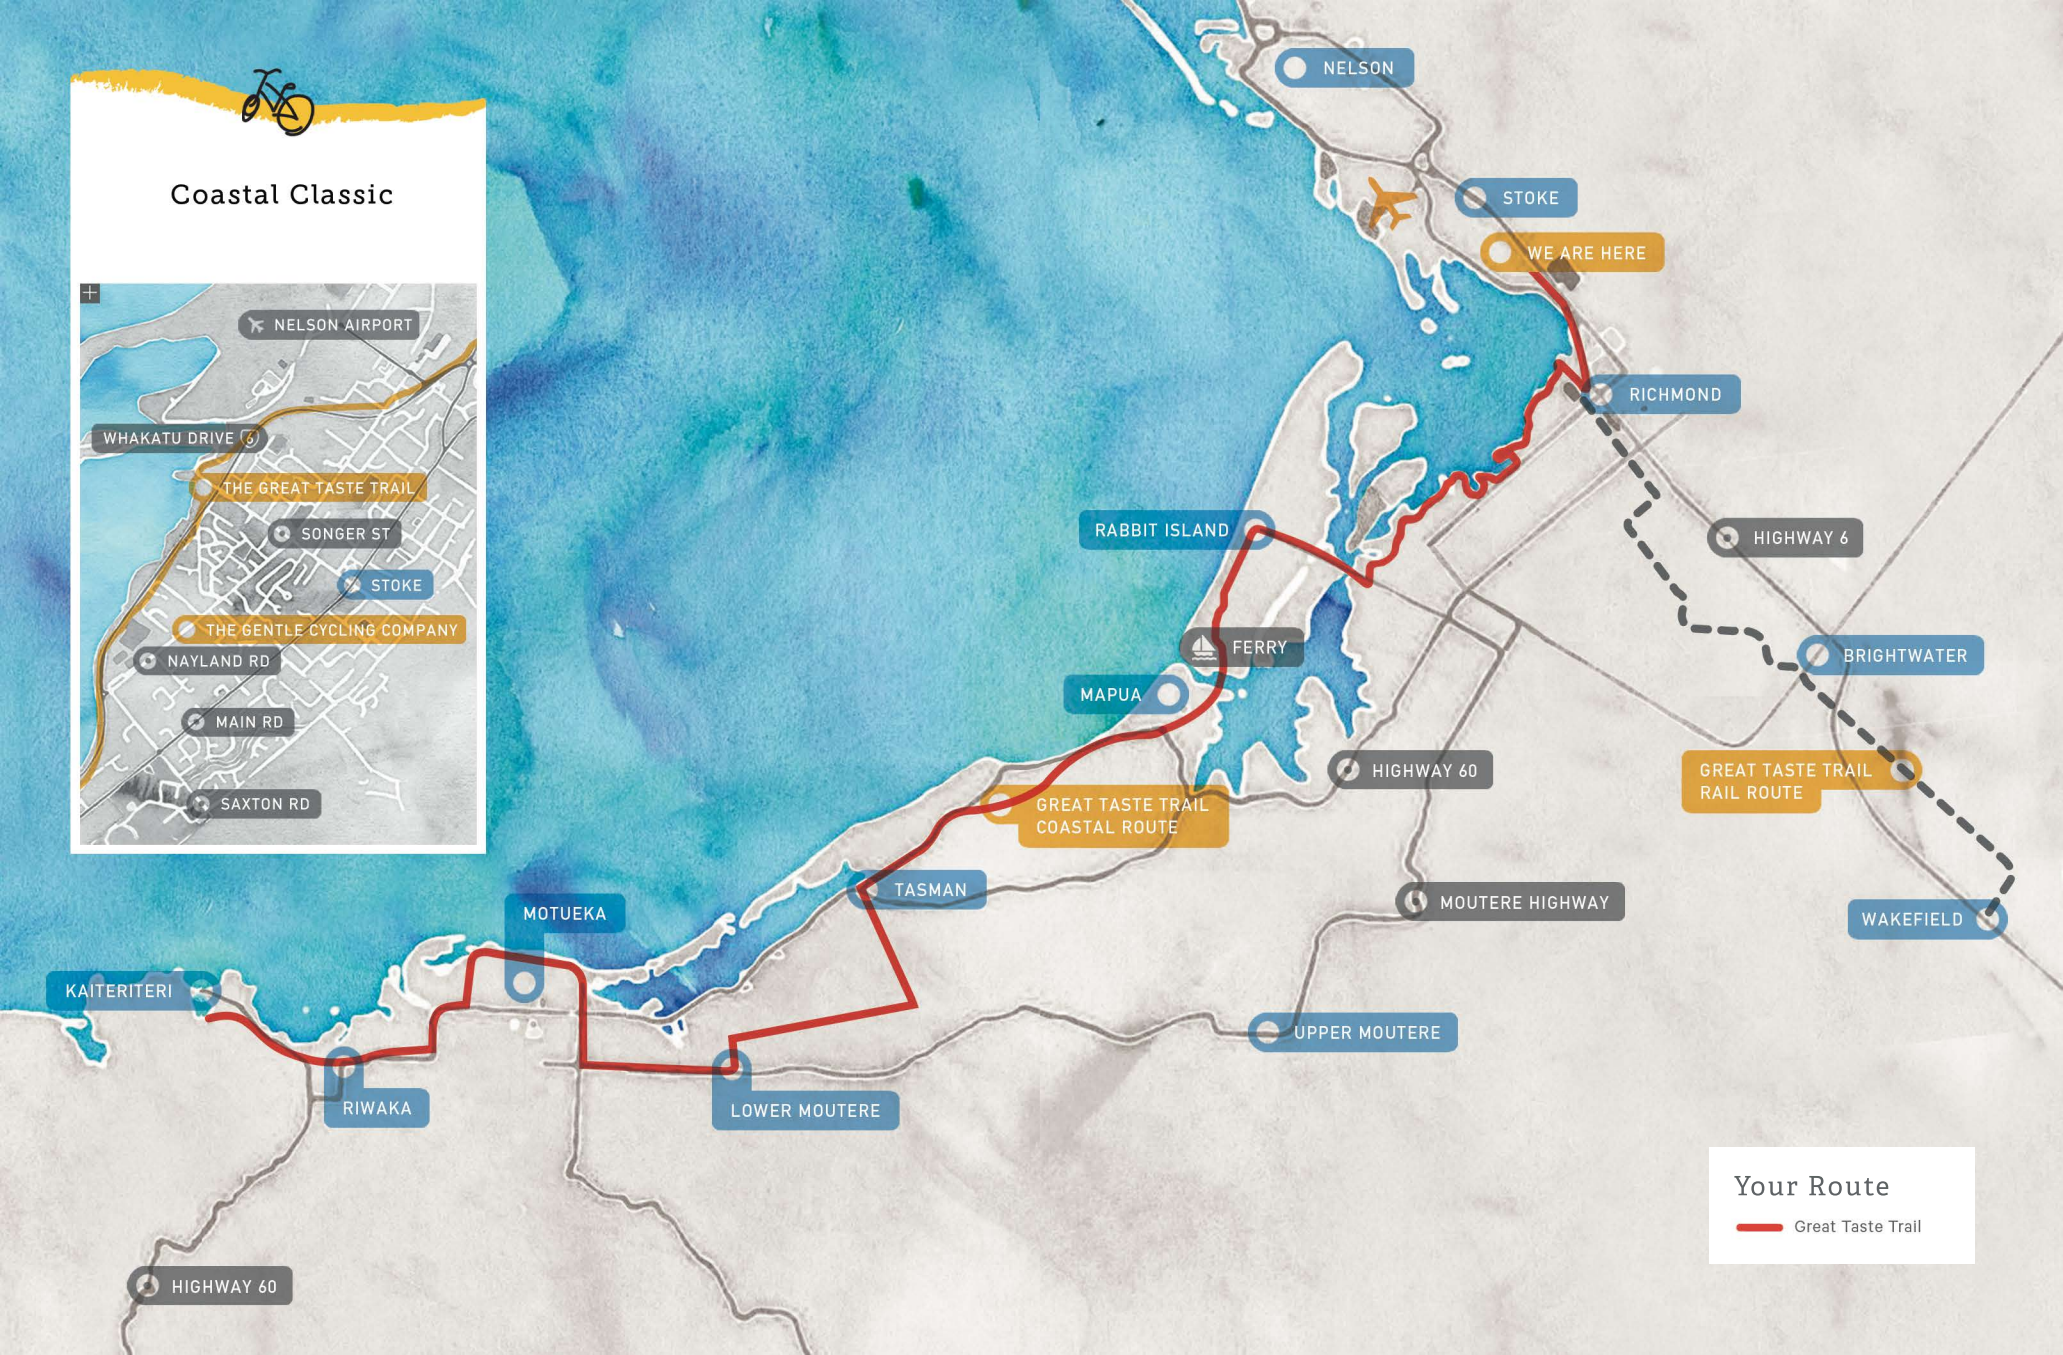

Coastal Classic

Your Route

— Great Taste Trail