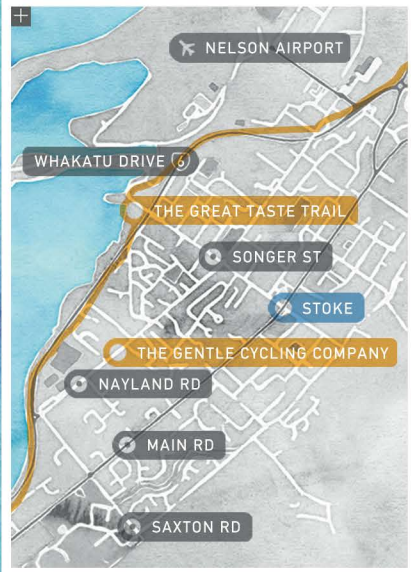

Coastal Classic

Your Route

— Great Taste Trail