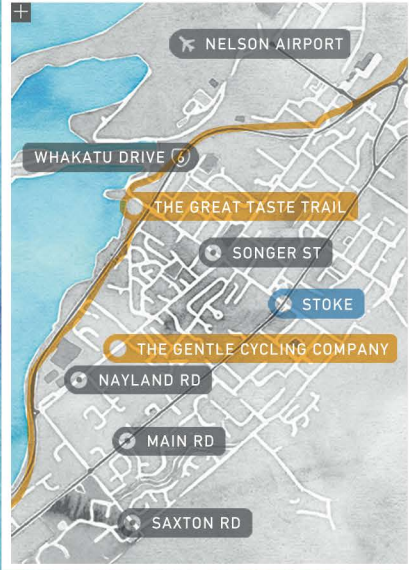

We Love Nelson

NELSON

STOKE

WE ARE HERE

RICHMOND

RABBIT ISLAND

HIGHWAY 6

FERRY

BRIGHTWATER

MAPUA

HIGHWAY 60

GREAT TASTE TRAIL RAIL ROUTE

GREAT TASTE TRAIL COASTAL ROUTE

MOUTERE HIGHWAY

WAKEFIELD

MOTUEKA

TASMAN

UPPER MOUTERE

KAITERITERI

RIWAKA

LOWER MOUTERE

HIGHWAY 60

Your Route

- Great Taste Trail
- On Road